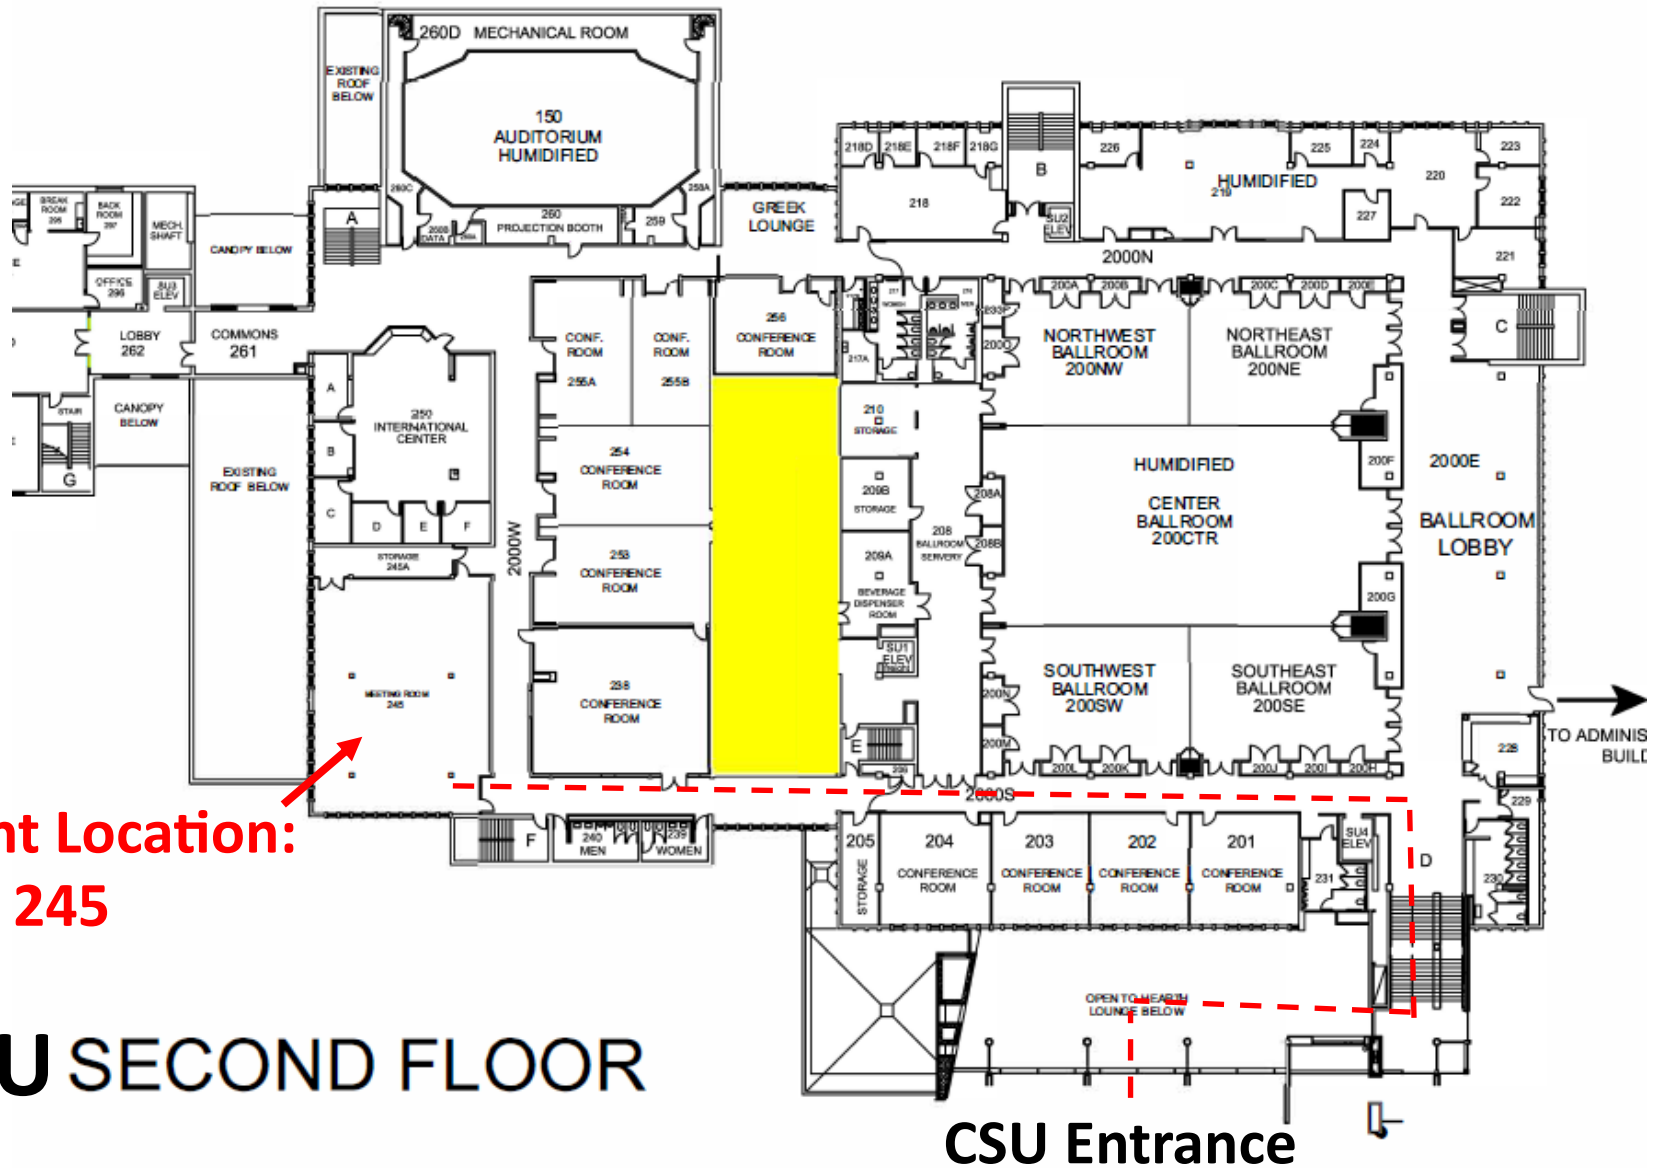

Women in STEM Networking Dinner

**Event Location:
CSU 245**

CSU SECOND FLOOR

Visitor Pay Lot